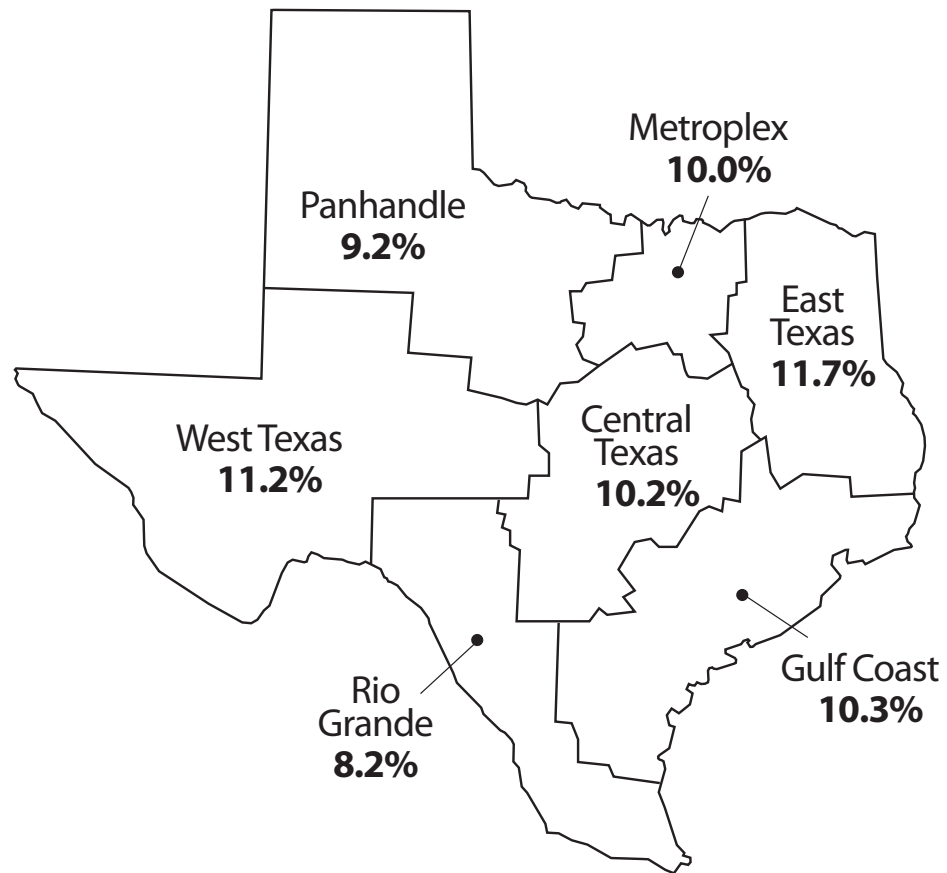

Texas Student Loan Default Rates

2009 Cohort Default Rates by Region

TG can help.

(800) 338-4752
www.TG.org