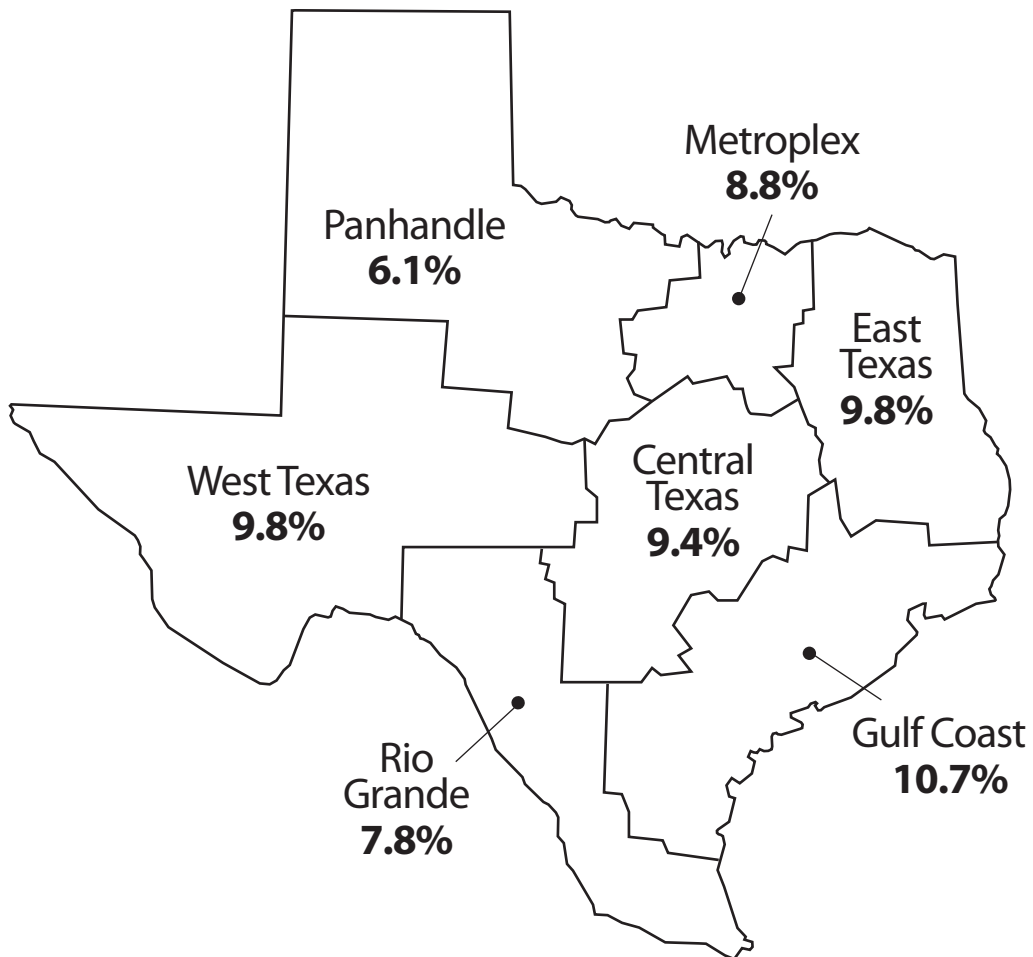

2007 Cohort Default Rates by Region

TG Default Prevention

We can help!

(800) 338-4752

www.tgslc.org