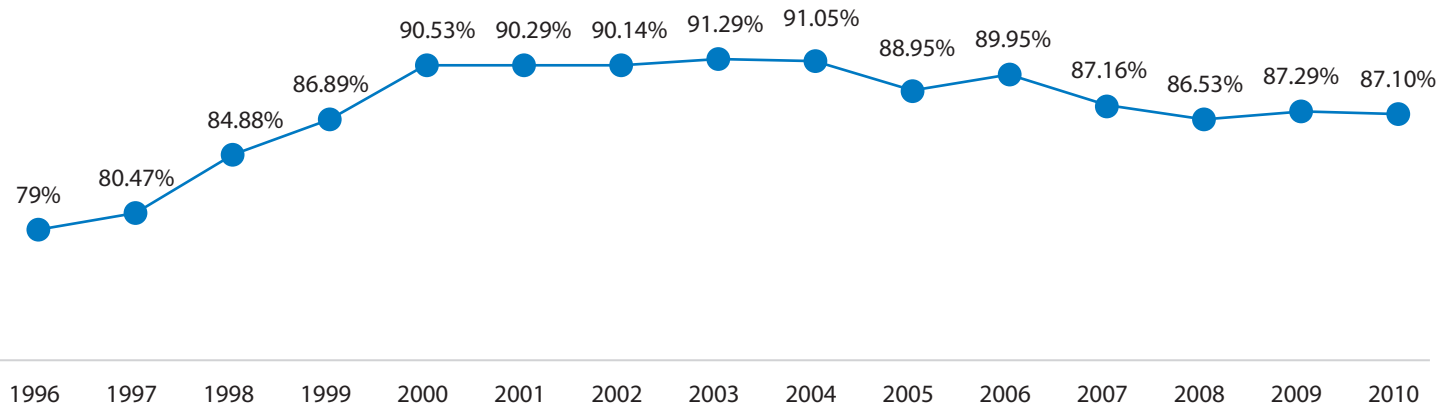

TG Student Loan Cure Rates

The cure rate is the primary indicator of TG's effectiveness in getting delinquent borrowers back into repayment.

TG can help.

**(800) 338-4752
www.TG.org**